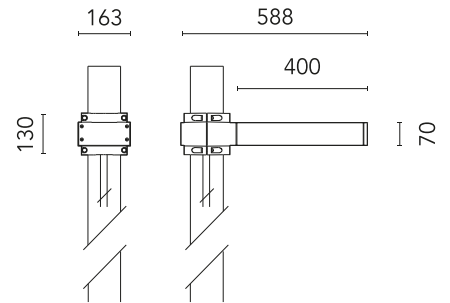

FLOS

FA53917233-300 Anthracite

Dooku 400 Single Top Pole Ø102 mm Asymmetric Optic Dimmable Dali

NEW

Designed by FLOS Outdoor

LED source included. Integrated power supply 220-240V ON/OFF and dimmable 1-10V or DALI. Fixing bracket included. Equipped with a 400mm protruding neoprene cable section and IP68 connectors. Smart-City version available upon request. Single socket for 102mm diameter post. The post must be ordered separately. Smart-City version available upon request.

Are you a professional and your project needs consulting and support?

BOOK AN APPOINTMENT

Main specifications

EAN	8054793807454
Mounting	Pole Top
Power (W)	67
Source flux (lm)	18252
Lumen Output (lm)	15010

Physical

Colour	Anthracite
Orientation	Fixed
Net weight (kg)	13.08
Package height (mm)	605
Package width (mm)	175
Package length (mm)	150
Package volume (m3)	0.02
IP internal	65

Download

Mounting instructions [↓ ZIP](#)

Photometric Files

LDT / IES [↓ ZIP](#)

Technical Drawings

2D [↓ ZIP](#)

3D [↓ ZIP](#)

Schematic light drawing

Beam Angle:	62°	
h(m)	E(lx)	D(m)
1	1040	2.30
2	260	4.60
3	116	6.90
4	65	9.20
5	42	11.50

Photometric