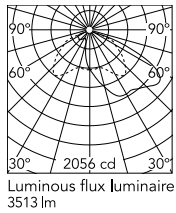

Physical

Colour	Anthracite
Orientation	Fixed
Net weight (kg)	13.08
Package height (mm)	605
Package width (mm)	175
Package length (mm)	150
Package volume (m3)	0.02
IP internal	65

Download

Mounting instructions [↓ ZIP](#)

Photometric Files

LDT / IES [↓ ZIP](#)

Technical Drawings

2D [↓ ZIP](#)

3D [↓ ZIP](#)

Schematic light drawing

Beam Angle:	62°	
h(m)	E(lx)	D(m)
1	1040	2.30
2	260	4.60
3	116	6.90
4	65	9.20
5	42	11.50

Photometric