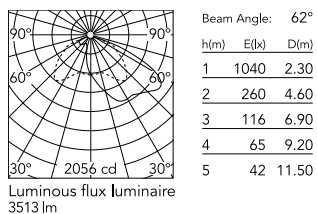

Physical

Colour	Grey
Orientation	Fixed
Net weight (kg)	13.08
Package height (mm)	605
Package width (mm)	175
Package length (mm)	150
Package volume (m3)	0.02
IP internal	65

Download

Mounting instructions [↓ ZIP](#)

Photometric Files

LDT / IES [↓ ZIP](#)

Technical Drawings

2D [↓ ZIP](#)

3D [↓ ZIP](#)

Schematic light drawing

Photometric

Extreme cut off No