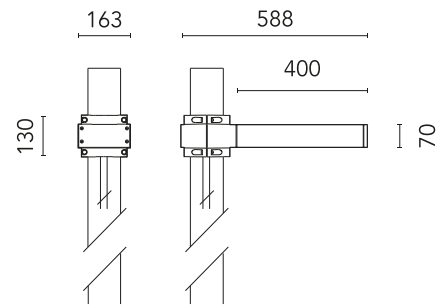

FLOS

FA53917206-300 Grey

Dooku 400 Single Top Pole Ø102 mm Asymmetric Optic Dimmable Dali

NEW

Designed by FLOS Outdoor

LED source included. Integrated power supply 220-240V ON/OFF and dimmable 1-10V or DALI. Fixing bracket included. Equipped with a 400mm protruding neoprene cable section and IP68 connectors. Smart-City version available upon request. Single socket for 102mm diameter post. The post must be ordered separately. Smart-City version available upon request.

Are you a professional and your project needs consulting and support?

BOOK AN APPOINTMENT

Main specifications

EAN	8054793807430
Mounting	Pole Top
Power (W)	67
Source flux (lm)	18252
Lumen Output (lm)	15010

Physical

Colour	Grey
Orientation	Fixed
Net weight (kg)	13.08
Package height (mm)	605
Package width (mm)	175
Package length (mm)	150
Package volume (m3)	0.02
IP internal	65

Download

Mounting instructions [↓ ZIP](#)