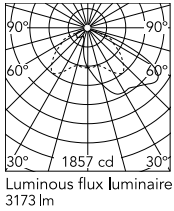

Physical

Colour	Anthracite
Orientation	Fixed
Net weight (kg)	13.08
Package height (mm)	605
Package width (mm)	175
Package length (mm)	150
Package volume (m3)	0.02
IP internal	65

Download

Mounting instructions [↓ ZIP](#)

Photometric Files

LDT / IES [↓ ZIP](#)

Technical Drawings

2D [↓ ZIP](#)

3D [↓ ZIP](#)

Schematic light drawing

Beam Angle: 62°

h(m)	E(lx)	D(m)
1	940	2.30
2	235	4.60
3	104	6.90
4	59	9.20
5	38	11.50