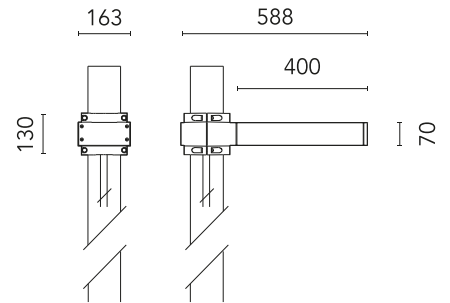

FLOS

FA53913633-300 Anthracite

Dooku 400 Single Top Pole Ø102 mm Asymmetric Optic Dimmable Dali

NEW

Designed by FLOS Outdoor

LED source included. Integrated power supply 220-240V ON/OFF and dimmable 1-10V or DALI. Fixing bracket included. Equipped with a 400mm protruding neoprene cable section and IP68 connectors. Smart-City version available upon request. Single socket for 102mm diameter post. The post must be ordered separately. Smart-City version available upon request.

Are you a professional and your project needs consulting and support?

BOOK AN APPOINTMENT

Main specifications

EAN	8054793807423
Mounting	Pole Top
Power (W)	67
Source flux (lm)	18252
Lumen Output (lm)	15010

Physical

Colour	Anthracite
Orientation	Fixed
Net weight (kg)	13.08
Package height (mm)	605
Package width (mm)	175
Package length (mm)	150
Package volume (m3)	0.02
IP internal	65

Download

Mounting instructions [↓ ZIP](#)

Photometric Files

LDT / IES [↓ ZIP](#)

Technical Drawings

2D [↓ ZIP](#)

3D [↓ ZIP](#)

Schematic light drawing

Beam Angle: 62°

h(m)	E(lx)	D(m)
1	940	2.30
2	235	4.60
3	104	6.90
4	59	9.20
5	38	11.50