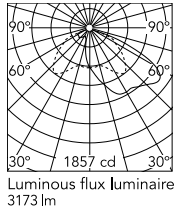

Physical

Colour	Grey
Orientation	Fixed
Net weight (kg)	13.08
Package height (mm)	605
Package width (mm)	175
Package length (mm)	150
Package volume (m3)	0.02
IP internal	65

Download

[Mounting instructions](#) ZIP

Photometric Files

[LDT / IES](#) ZIP

Technical Drawings

[2D](#) ZIP

[3D](#) ZIP

Schematic light drawing

Beam Angle: 62°

h(m)	E(lx)	D(m)
1	940	2.30
2	235	4.60
3	104	6.90
4	59	9.20
5	38	11.50