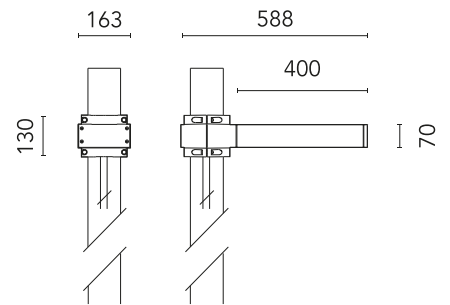

FLOS

FA53913606-300 Grey

Dooku 400 Single Top Pole Ø102 mm Asymmetric Optic Dimmable Dali NEW

Designed by FLOS Outdoor

LED source included. Integrated power supply 220-240V ON/OFF and dimmable 1-10V or DALI. Fixing bracket included. Equipped with a 400mm protruding neoprene cable section and IP68 connectors. Smart-City version available upon request. Single socket for 102mm diameter post. The post must be ordered separately. Smart-City version available upon request.

Are you a professional and your project needs consulting and support?

[BOOK AN APPOINTMENT](#)

Main specifications

EAN	8054793807416
Mounting	Pole Top
Power (W)	67
Source flux (lm)	18252
Lumen Output (lm)	15010

Physical

Colour	Grey
Orientation	Fixed
Net weight (kg)	13.08
Package height (mm)	605
Package width (mm)	175
Package length (mm)	150
Package volume (m3)	0.02
IP internal	65

Download

[Mounting instructions](#) ZIP

Photometric Files

[LDT / IES](#) ZIP

Technical Drawings

[2D](#) ZIP

[3D](#) ZIP

Schematic light drawing

Beam Angle: 62°

h(m)	E(lx)	D(m)
1	940	2.30
2	235	4.60
3	104	6.90
4	59	9.20
5	38	11.50