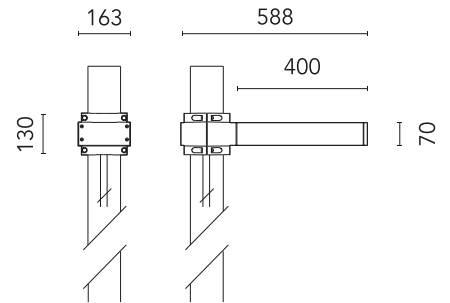

FLOS

FA53917233-310 Anthracite

Dooku 400 Single Top Pole Ø102 mm Asymmetric Optic Dimmable 1-10V NEW

Designed by FLOS Outdoor

LED source included. Integrated power supply 220-240V ON/OFF and dimmable 1-10V or DALI. Fixing bracket included. Equipped with a 400mm protruding neoprene cable section and IP68 connectors. Smart-City version available upon request. Single socket for 102mm diameter post. The post must be ordered separately. Smart-City version available upon request.

Are you a professional and your project needs consulting and support?

[BOOK AN APPOINTMENT](#)

Main specifications

EAN	8054793807461
Mounting	Pole Top
Power (W)	67
Source flux (lm)	18252
Lumen Output (lm)	15010

Physical

Colour	Anthracite
Orientation	Fixed
Net weight (kg)	13.08
Package height (mm)	605
Package width (mm)	175
Package length (mm)	150
Package volume (m3)	0.02
IP internal	65

Download

[Mounting instructions](#) ZIP

Photometric Files

[LDT / IES](#) ZIP

Technical Drawings

[2D](#) ZIP

[3D](#) ZIP

Schematic light drawing

Beam Angle:	62°	
h(m)	E(lx)	D(m)
1	1040	2.30
2	260	4.60
3	116	6.90
4	65	9.20
5	42	11.50

Photometric