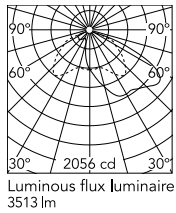

Physical

Colour	Anthracite
Orientation	Fixed
Net weight (kg)	13.08
Package height (mm)	605
Package width (mm)	175
Package length (mm)	150
Package volume (m3)	0.02
IP internal	65

Download

[Mounting instructions](#) ZIP

Photometric Files

[LDT / IES](#) ZIP

Technical Drawings

[2D](#) ZIP

[3D](#) ZIP

Schematic light drawing

Beam Angle:	62°	
h(m)	E(lx)	D(m)
1	1040	2.30
2	260	4.60
3	116	6.90
4	65	9.20
5	42	11.50

Photometric