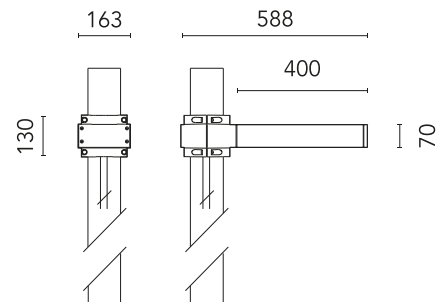

FLOS

FA53917206-310 Grey

Dooku 400 Single Top Pole Ø102 mm Asymmetric Optic Dimmable 1-10V NEW

Designed by FLOS Outdoor

LED source included. Integrated power supply 220-240V ON/OFF and dimmable 1-10V or DALI. Fixing bracket included. Equipped with a 400mm protruding neoprene cable section and IP68 connectors. Smart-City version available upon request. Single socket for 102mm diameter post. The post must be ordered separately. Smart-City version available upon request.

Are you a professional and your project needs consulting and support?

[BOOK AN APPOINTMENT](#)

Main specifications

EAN	8054793807447
Mounting	Pole Top
Power (W)	67
Source flux (lm)	18252
Lumen Output (lm)	15010

Physical

Colour	Grey
Orientation	Fixed
Net weight (kg)	13.08
Package height (mm)	605
Package width (mm)	175
Package length (mm)	150
Package volume (m3)	0.02
IP internal	65

Download

[Mounting instructions](#)  ZIP