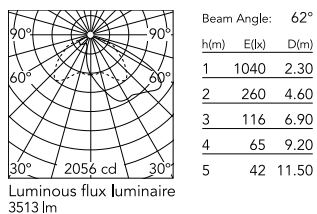

Physical

Colour	Grey
Orientation	Fixed
Net weight (kg)	13.08
Package height (mm)	605
Package width (mm)	175
Package length (mm)	150
Package volume (m3)	0.02
IP internal	65

Download

[Mounting instructions](#)  ZIP

Photometric Files

[LDT / IES](#)  ZIP

Technical Drawings

[2D](#)  ZIP

[3D](#)  ZIP

Schematic light drawing

Photometric

Extreme cut off No