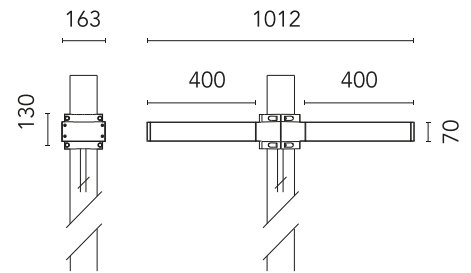

## Dooku 400 Double Top Pole Ø76 mm Symmetric Optic Dimmable Dali NEW

Designed by FLOS Outdoor

LED source included. Integrated power supply 220-240V ON/OFF and dimmable 1-10V or DALI. Fixing bracket included. Equipped with a 400mm protruding neoprene cable section and IP68 connectors. Double socket for 76mm diameter post. The post must be ordered separately. Smart-City version available upon request.

### Main specifications

EAN	8054793803906
Mounting	Pole Top
Power (W)	67
Source flux (lm)	18252
Lumen Output (lm)	15010

### Physical

Colour	Grey
Orientation	Fixed
Net weight (kg)	13.08
Package height (mm)	605
Package width (mm)	175
Package length (mm)	150
Package volume (m3)	0.02
IP internal	65

### Photometric

Beam angle C0-180 (°) 120

Beam angle C90-270 (°) 120

Extreme cut off No