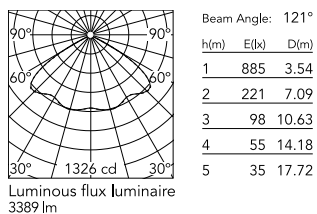

Schematic light drawing

Photometric

Beam angle C0-180 (°) 120

Beam angle C90-270 (°) 120

Extreme cut off No

Electrical

Power supply type Dimmable DALI 1

Emergency No

Notes

Please check with your referent person in our Front Office if a code modification is needed to meet the required certification compliance