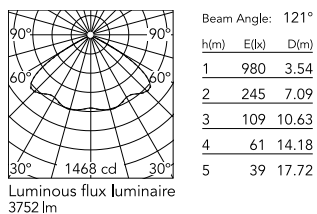

Physical

| | |
|---------------------|------------|
| Colour | Anthracite |
| Orientation | Fixed |
| Net weight (kg) | 13.09 |
| Package height (mm) | 605 |
| Package width (mm) | 175 |
| Package length (mm) | 150 |
| Package volume (m3) | 0.02 |
| IP internal | 65 |

Download

[Mounting instructions](#)  ZIP

Photometric Files

[LDT / IES](#)  ZIP

Technical Drawings

[2D](#)  ZIP

[3D](#)  ZIP

Schematic light drawing