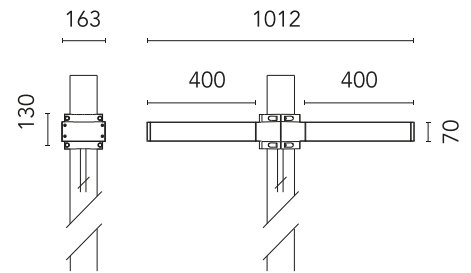

FLOS

FA53904706-300 Grey

Dooku 400 Double Top Pole Ø76 mm Symmetric Optic Dimmable Dali NEW

Designed by FLOS Outdoor

LED source included. Integrated power supply 220-240V ON/OFF and dimmable 1-10V or DALI. Fixing bracket included. Equipped with a 400mm protruding neoprene cable section and IP68 connectors. Double socket for 76mm diameter post. The post must be ordered separately. Smart-City version available upon request.

Are you a professional and your project needs consulting and support?

[BOOK AN APPOINTMENT](#)

Main specifications

EAN	8054793802541
Mounting	Pole Top
Power (W)	67
Source flux (lm)	18252
Lumen Output (lm)	15010

Physical

Colour	Grey
Orientation	Fixed
Net weight (kg)	13.08
Package height (mm)	605
Package width (mm)	175
Package length (mm)	150
Package volume (m3)	0.02
IP internal	65

Download

[Mounting instructions](#) ZIP

Photometric Files

[LDT / IES](#) ZIP

Technical Drawings

[2D](#) ZIP

[3D](#) ZIP

Schematic light drawing

Photometric

Beam angle C0-180 (°) 120