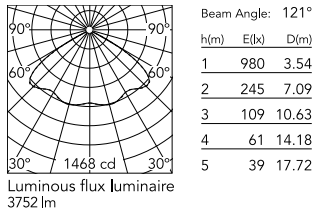

Physical

Colour	Grey
Orientation	Fixed
Net weight (kg)	13.08
Package height (mm)	605
Package width (mm)	175
Package length (mm)	150
Package volume (m3)	0.02
IP internal	65

Download

[Mounting instructions](#) ZIP

Photometric Files

[LDT / IES](#) ZIP

Technical Drawings

[2D](#) ZIP

[3D](#) ZIP

Schematic light drawing

Photometric

Beam angle C0-180 (°) 120