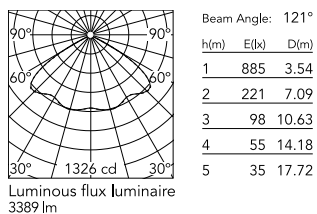

Physical

Colour	Anthracite
Orientation	Fixed
Net weight (kg)	13.08
Package height (mm)	605
Package width (mm)	175
Package length (mm)	150
Package volume (m3)	0.02
IP internal	65

Download

[Mounting instructions](#)  ZIP

Photometric Files

[LDT / IES](#)  ZIP

Technical Drawings

[2D](#)  ZIP

[3D](#)  ZIP

Schematic light drawing

Photometric

Beam angle C0-180 (°) 120