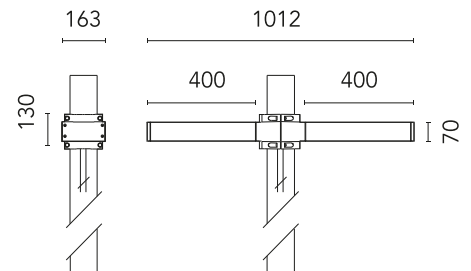

FLOS

FA53908406-310 Grey

Dooku 400 Double Top Pole Ø76 mm Symmetric Optic Dimmable 1-10V NEW

Designed by FLOS Outdoor

LED source included. Integrated power supply 220-240V ON/OFF and dimmable 1-10V or DALI. Fixing bracket included. Equipped with a 400mm protruding neoprene cable section and IP68 connectors. Double socket for 76mm diameter post. The post must be ordered separately. Smart-City version available upon request.

Are you a professional and your project needs consulting and support?

[BOOK AN APPOINTMENT](#)

Main specifications

EAN	8054793803913
Mounting	Pole Top
Power (W)	67
Source flux (lm)	18252
Lumen Output (lm)	15010

Physical

Colour	Grey
Orientation	Fixed
Net weight (kg)	13.08
Package height (mm)	605
Package width (mm)	175
Package length (mm)	150
Package volume (m3)	0.02
IP internal	65

Download

[Mounting instructions](#)  ZIP

Photometric Files

[LDT / IES](#)  ZIP

Technical Drawings

[2D](#)  ZIP

[3D](#)  ZIP

Schematic light drawing

Photometric

Beam angle C0-180 (°) 120