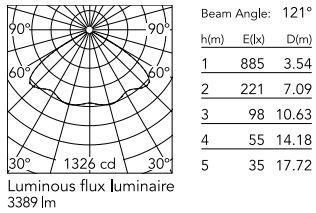

Physical

Colour	Grey
Orientation	Fixed
Net weight (kg)	13.08
Package height (mm)	605
Package width (mm)	175
Package length (mm)	150
Package volume (m3)	0.02
IP internal	65

Download

[Mounting instructions](#)  ZIP

Photometric Files

[LDT / IES](#)  ZIP

Technical Drawings

[2D](#)  ZIP

[3D](#)  ZIP

Schematic light drawing

Photometric

Beam angle C0-180 (°) 120