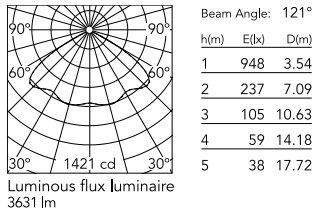

Physical

Colour	Anthracite
Orientation	Fixed
Net weight (kg)	13.08
Package height (mm)	605
Package width (mm)	175
Package length (mm)	150
Package volume (m3)	0.02
IP internal	65

Download

[Mounting instructions](#)  ZIP

Photometric Files

[LDT / IES](#)  ZIP

Technical Drawings

[2D](#)  ZIP

[3D](#)  ZIP

Schematic light drawing

Photometric

Beam angle C0-180 (°) 120