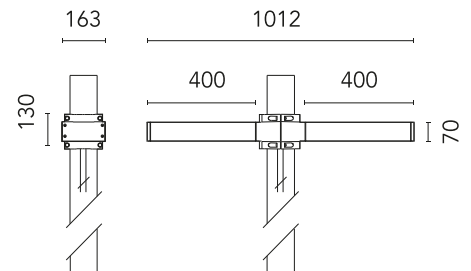

FLOS

FA53904806-310 Grey

Dooku 400 Double Top Pole Ø76 mm Symmetric Optic Dimmable 1-10V NEW

Designed by FLOS Outdoor

LED source included. Integrated power supply 220-240V ON/OFF and dimmable 1-10V or DALI. Fixing bracket included. Equipped with a 400mm protruding neoprene cable section and IP68 connectors. Double socket for 76mm diameter post. The post must be ordered separately. Smart-City version available upon request.

Are you a professional and your project needs consulting and support?

[BOOK AN APPOINTMENT](#)

Main specifications

EAN	8054793802640
Mounting	Pole Top
Power (W)	67
Source flux (lm)	18252
Lumen Output (lm)	15010

Physical

Colour	Grey
Orientation	Fixed
Net weight (kg)	13.08
Package height (mm)	605
Package width (mm)	175
Package length (mm)	150
Package volume (m3)	0.02
IP internal	65

Download

[Mounting instructions](#)  ZIP

Photometric Files

[LDT / IES](#)  ZIP

Technical Drawings

[2D](#)  ZIP

[3D](#)  ZIP

Schematic light drawing

Photometric

Beam angle C0-180 (°) 120