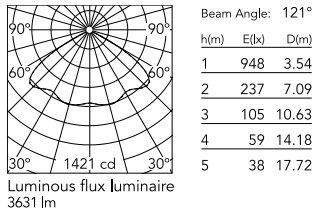

Are you a professional and your project needs consulting and support?

[BOOK AN APPOINTMENT](#)

Main specifications

EAN	8054793802640
Mounting	Pole Top
Power (W)	67
Source flux (lm)	18252
Lumen Output (lm)	15010

Physical

Colour	Grey
Orientation	Fixed
Net weight (kg)	13.08
Package height (mm)	605
Package width (mm)	175
Package length (mm)	150
Package volume (m3)	0.02
IP internal	65

Download

[Mounting instructions](#)  ZIP

Photometric Files

[LDT / IES](#)  ZIP

Technical Drawings

[2D](#)  ZIP

[3D](#)  ZIP

Schematic light drawing

Photometric

Beam angle C0-180 (°) 120