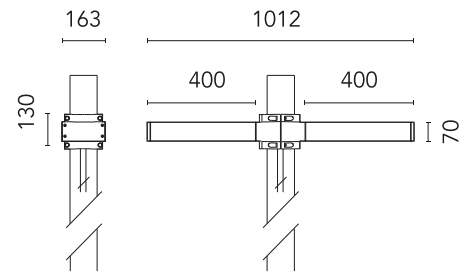

## Dooku 400 Double Top Pole Ø76 mm Symmetric Optic Dimmable 1-10V NEW

Designed by FLOS Outdoor

LED source included. Integrated power supply 220-240V ON/OFF and dimmable 1-10V or DALI. Fixing bracket included. Equipped with a 400mm protruding neoprene cable section and IP68 connectors. Double socket for 76mm diameter post. The post must be ordered separately. Smart-City version available upon request.

### Main specifications

EAN	8054793802572
Mounting	Pole Top
Power (W)	67
Source flux (lm)	18252
Lumen Output (lm)	15010

### Physical

Colour	Anthracite
Orientation	Fixed
Net weight (kg)	13.08
Package height (mm)	605
Package width (mm)	175
Package length (mm)	150
Package volume (m3)	0.02
IP internal	65