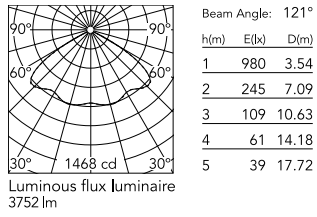

### Physical

Colour	Anthracite
Orientation	Fixed
Net weight (kg)	13.08
Package height (mm)	605
Package width (mm)	175
Package length (mm)	150
Package volume (m3)	0.02
IP internal	65

### Photometric Files

[LDT / IES](#) ZIP

### Technical Drawings

[2D](#) ZIP

[3D](#) ZIP

## Schematic light drawing