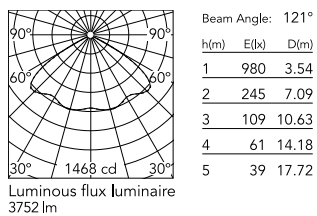

Physical

Colour	Grey
Orientation	Fixed
Net weight (kg)	13.08
Package height (mm)	605
Package width (mm)	175
Package length (mm)	150
Package volume (m3)	0.02
IP internal	65

Download

[Mounting instructions](#)  ZIP

Photometric Files

[LDT / IES](#)  ZIP

Technical Drawings

[2D](#)  ZIP

[3D](#)  ZIP

Schematic light drawing

Photometric

Beam angle C0-180 (°) 120