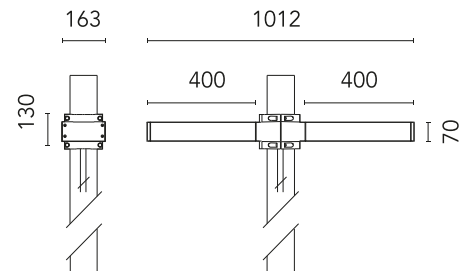

FLOS

FA53904706-310 Grey

Dooku 400 Double Top Pole Ø76 mm Symmetric Optic Dimmable 1-10V NEW

Designed by FLOS Outdoor

LED source included. Integrated power supply 220-240V ON/OFF and dimmable 1-10V or DALI. Fixing bracket included. Equipped with a 400mm protruding neoprene cable section and IP68 connectors. Double socket for 76mm diameter post. The post must be ordered separately. Smart-City version available upon request.

Are you a professional and your project needs consulting and support?

[BOOK AN APPOINTMENT](#)

Main specifications

EAN	8054793802558
Mounting	Pole Top
Power (W)	67
Source flux (lm)	18252
Lumen Output (lm)	15010

Physical

Colour	Grey
Orientation	Fixed
Net weight (kg)	13.08
Package height (mm)	605
Package width (mm)	175
Package length (mm)	150
Package volume (m3)	0.02
IP internal	65

Download

[Mounting instructions](#)  ZIP

Photometric Files

[LDT / IES](#)  ZIP

Technical Drawings

[2D](#)  ZIP

[3D](#)  ZIP

Schematic light drawing

Photometric

Beam angle C0-180 (°) 120