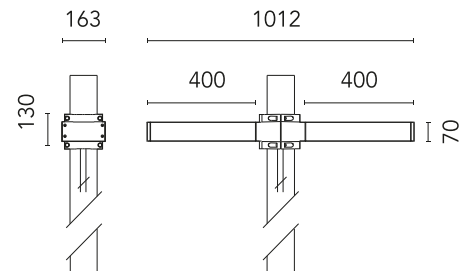

## Dooku 400 Double Top Pole Ø76 mm Street Optic Dimmable Dali NEW

Designed by FLOS Outdoor

LED source included. Integrated power supply 220-240V ON/OFF and dimmable 1-10V or DALI. Fixing bracket included. Equipped with a 400mm protruding neoprene cable section and IP68 connectors. Double socket for 76mm diameter post. The post must be ordered separately. Smart-City version available upon request.

### Main specifications

EAN	8054793804088
Mounting	Pole Top
Power (W)	67
Source flux (lm)	18252
Lumen Output (lm)	15010

### Physical

Colour	Anthracite
Orientation	Fixed
Net weight (kg)	13.09
Package height (mm)	605
Package width (mm)	175
Package length (mm)	150
Package volume (m3)	0.02
IP internal	65

## Schematic light drawing

Beam Angle: 61°

h(m)	E(lx)	D(m)
1	1078	1.38
2	269	2.76
3	120	4.14
4	67	5.52
5	43	6.90