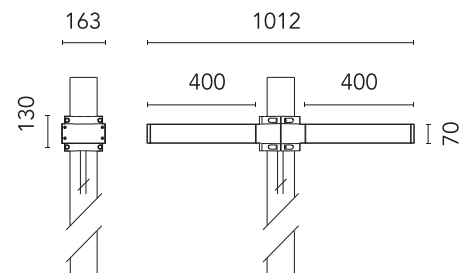

FLOS

FA53908606-300 Grey

Dooku 400 Double Top Pole Ø76 mm Street Optic Dimmable Dali NEW

Designed by FLOS Outdoor

LED source included. Integrated power supply 220-240V ON/OFF and dimmable 1-10V or DALI. Fixing bracket included. Equipped with a 400mm protruding neoprene cable section and IP68 connectors. Double socket for 76mm diameter post. The post must be ordered separately. Smart-City version available upon request.

Are you a professional and your project needs consulting and support?

[BOOK AN APPOINTMENT](#)

Main specifications

EAN	8054793804064
Mounting	Pole Top
Power (W)	67
Source flux (lm)	18252
Lumen Output (lm)	15010

Physical

Colour	Grey
Orientation	Fixed
Net weight (kg)	13.08
Package height (mm)	605
Package width (mm)	175
Package length (mm)	150
Package volume (m3)	0.02
IP internal	65

Download

[Mounting instructions](#)  ZIP