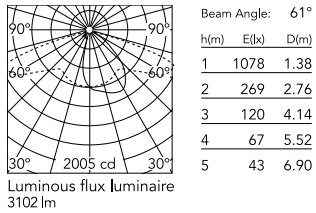

Physical

Colour	Grey
Orientation	Fixed
Net weight (kg)	13.08
Package height (mm)	605
Package width (mm)	175
Package length (mm)	150
Package volume (m3)	0.02
IP internal	65

Download

[Mounting instructions](#)  ZIP

Photometric Files

[LDT / IES](#)  ZIP

Technical Drawings

[2D](#)  ZIP

[3D](#)  ZIP

Schematic light drawing

Photometric

Extreme cut off No