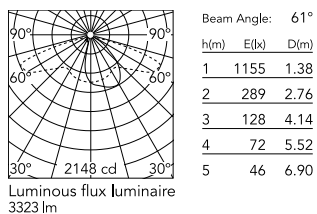

Physical

Colour	Anthracite
Orientation	Fixed
Net weight (kg)	13.09
Package height (mm)	605
Package width (mm)	175
Package length (mm)	150
Package volume (m3)	0.02
IP internal	65

Download

[Mounting instructions](#)  ZIP

Photometric Files

[LDT / IES](#)  ZIP

Technical Drawings

[2D](#)  ZIP

[3D](#)  ZIP

Schematic light drawing

Photometric

Extreme cut off No