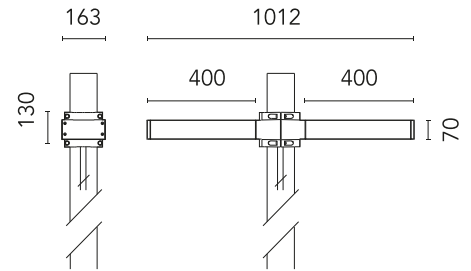

FLOS

FA53905133-300 Anthracite

Dooku 400 Double Top Pole Ø76 mm Street Optic Dimmable Dali NEW

Designed by FLOS Outdoor

LED source included. Integrated power supply 220-240V ON/OFF and dimmable 1-10V or DALI. Fixing bracket included. Equipped with a 400mm protruding neoprene cable section and IP68 connectors. Double socket for 76mm diameter post. The post must be ordered separately. Smart-City version available upon request.

Are you a professional and your project needs consulting and support?

[BOOK AN APPOINTMENT](#)

Main specifications

EAN	8054793802961
Mounting	Pole Top
Power (W)	67
Source flux (lm)	18252
Lumen Output (lm)	15010

Physical

Colour	Anthracite
Orientation	Fixed
Net weight (kg)	13.09
Package height (mm)	605
Package width (mm)	175
Package length (mm)	150
Package volume (m3)	0.02
IP internal	65

Download

[Mounting instructions](#)  ZIP