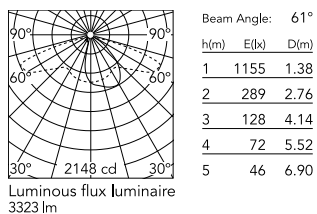

Schematic light drawing

Photometric

Extreme cut off No

Electrical

Power supply type Dimmable DALI 1

Emergency No

Notes

Please check with your referent person in our Front Office if a code modification is needed to meet the required certification compliance

---