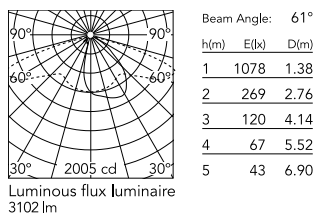

Physical

Colour	Anthracite
Orientation	Fixed
Net weight (kg)	13.08
Package height (mm)	605
Package width (mm)	175
Package length (mm)	150
Package volume (m3)	0.02
IP internal	65

Download

[Mounting instructions](#)  ZIP

Photometric Files

[LDT / IES](#)  ZIP

Technical Drawings

[2D](#)  ZIP

[3D](#)  ZIP

Schematic light drawing

Photometric

Extreme cut off No