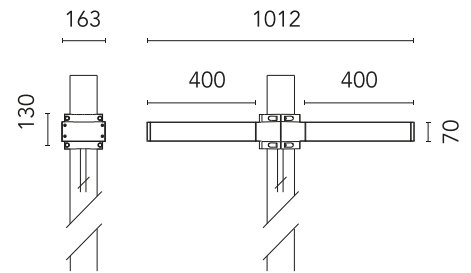

FLOS

FA53908633-310 Anthracite

Dooku 400 Double Top Pole Ø76 mm Street Optic Dimmable 1-10V NEW

Designed by FLOS Outdoor

LED source included. Integrated power supply 220-240V ON/OFF and dimmable 1-10V or DALI. Fixing bracket included. Equipped with a 400mm protruding neoprene cable section and IP68 connectors. Double socket for 76mm diameter post. The post must be ordered separately. Smart-City version available upon request.

Are you a professional and your project needs consulting and support?

[BOOK AN APPOINTMENT](#)

Main specifications

EAN	8054793804095
Mounting	Pole Top
Power (W)	67
Source flux (lm)	18252
Lumen Output (lm)	15010

Physical

Colour	Anthracite
Orientation	Fixed
Net weight (kg)	13.08
Package height (mm)	605
Package width (mm)	175
Package length (mm)	150
Package volume (m3)	0.02
IP internal	65

Download

[Mounting instructions](#)  ZIP