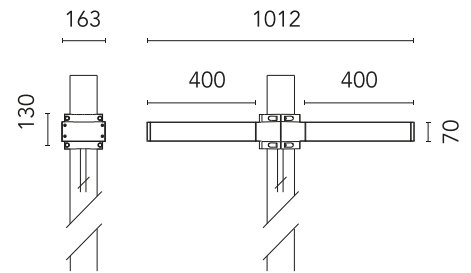

FLOS

FA53908606-310 Grey

Dooku 400 Double Top Pole Ø76 mm Street Optic Dimmable 1-10V NEW

Designed by FLOS Outdoor

LED source included. Integrated power supply 220-240V ON/OFF and dimmable 1-10V or DALI. Fixing bracket included. Equipped with a 400mm protruding neoprene cable section and IP68 connectors. Double socket for 76mm diameter post. The post must be ordered separately. Smart-City version available upon request.

Are you a professional and your project needs consulting and support?

[BOOK AN APPOINTMENT](#)

Main specifications

EAN	8054793804071
Mounting	Pole Top
Power (W)	67
Source flux (lm)	18252
Lumen Output (lm)	15010

Physical

Colour	Grey
Orientation	Fixed
Net weight (kg)	13.08
Package height (mm)	605
Package width (mm)	175
Package length (mm)	150
Package volume (m3)	0.02
IP internal	65

Download

[Mounting instructions](#)  ZIP