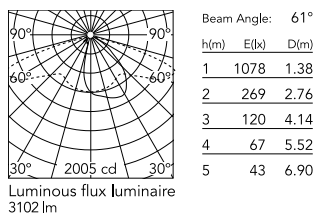

Physical

Colour	Grey
Orientation	Fixed
Net weight (kg)	13.08
Package height (mm)	605
Package width (mm)	175
Package length (mm)	150
Package volume (m3)	0.02
IP internal	65

Download

[Mounting instructions](#)  ZIP

Photometric Files

[LDT / IES](#)  ZIP

Technical Drawings

[2D](#)  ZIP

[3D](#)  ZIP

Schematic light drawing

Photometric

Extreme cut off No