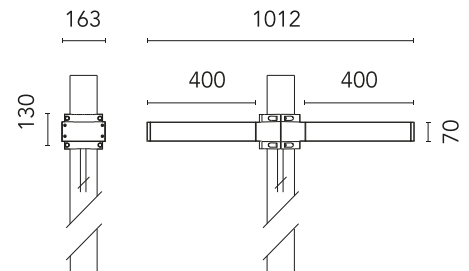

FLOS

FA53905133-310 Anthracite

Dooku 400 Double Top Pole Ø76 mm Street Optic Dimmable 1-10V NEW

Designed by FLOS Outdoor

LED source included. Integrated power supply 220-240V ON/OFF and dimmable 1-10V or DALI. Fixing bracket included. Equipped with a 400mm protruding neoprene cable section and IP68 connectors. Double socket for 76mm diameter post. The post must be ordered separately. Smart-City version available upon request.

Are you a professional and your project needs consulting and support?

[BOOK AN APPOINTMENT](#)

Main specifications

EAN	8054793802978
Mounting	Pole Top
Power (W)	67
Source flux (lm)	18252
Lumen Output (lm)	15010

Physical

Colour	Anthracite
Orientation	Fixed
Net weight (kg)	13.08
Package height (mm)	605
Package width (mm)	175
Package length (mm)	150
Package volume (m3)	0.02
IP internal	65

Download

[Mounting instructions](#)  ZIP

Photometric Files

[LDT / IES](#)  ZIP

Technical Drawings

[2D](#)  ZIP

[3D](#)  ZIP

Schematic light drawing

Beam Angle: 61°

h(m)	E(lx)	D(m)
1	1155	1.38
2	289	2.76
3	128	4.14
4	72	5.52
5	46	6.90