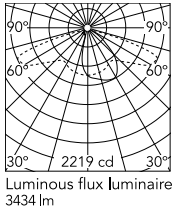

Physical

Colour	Anthracite
Orientation	Fixed
Net weight (kg)	13.08
Package height (mm)	605
Package width (mm)	175
Package length (mm)	150
Package volume (m3)	0.02
IP internal	65

Download

[Mounting instructions](#)  ZIP

Photometric Files

[LDT / IES](#)  ZIP

Technical Drawings

[2D](#)  ZIP

[3D](#)  ZIP

Schematic light drawing

Beam Angle:	61°	
h(m)	E(lx)	D(m)
1	1193	1.38
2	298	2.76
3	133	4.14
4	75	5.52
5	48	6.90

Photometric