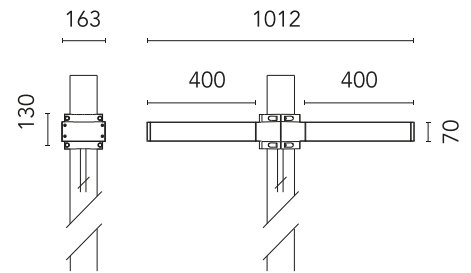

FLOS

FA53905033-310 Anthracite

Dooku 400 Double Top Pole Ø76 mm Street Optic Dimmable 1-10V NEW

Designed by FLOS Outdoor

LED source included. Integrated power supply 220-240V ON/OFF and dimmable 1-10V or DALI. Fixing bracket included. Equipped with a 400mm protruding neoprene cable section and IP68 connectors. Double socket for 76mm diameter post. The post must be ordered separately. Smart-City version available upon request.

Are you a professional and your project needs consulting and support?

[BOOK AN APPOINTMENT](#)

Main specifications

EAN	8054793802930
Mounting	Pole Top
Power (W)	67
Source flux (lm)	18252
Lumen Output (lm)	15010

Physical

Colour	Anthracite
Orientation	Fixed
Net weight (kg)	13.08
Package height (mm)	605
Package width (mm)	175
Package length (mm)	150
Package volume (m3)	0.02
IP internal	65

Download

[Mounting instructions](#)  ZIP

Photometric Files

[LDT / IES](#)  ZIP

Technical Drawings

[2D](#)  ZIP

[3D](#)  ZIP

Schematic light drawing

Beam Angle:	61°	
h(m)	E(lx)	D(m)
1	1193	1.38
2	298	2.76
3	133	4.14
4	75	5.52
5	48	6.90

Photometric