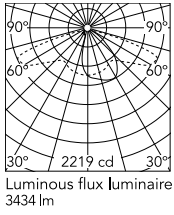

Physical

Colour	Grey
Orientation	Fixed
Net weight (kg)	13.08
Package height (mm)	605
Package width (mm)	175
Package length (mm)	150
Package volume (m3)	0.02
IP internal	65

Download

[Mounting instructions](#)  ZIP

Photometric Files

[LDT / IES](#)  ZIP

Technical Drawings

[2D](#)  ZIP

[3D](#)  ZIP

Schematic light drawing

Photometric

Extreme cut off No