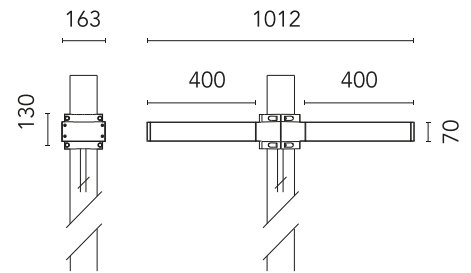

FLOS

FA53905006-310 Grey

Dooku 400 Double Top Pole Ø76 mm Street Optic Dimmable 1-10V NEW

Designed by FLOS Outdoor

LED source included. Integrated power supply 220-240V ON/OFF and dimmable 1-10V or DALI. Fixing bracket included. Equipped with a 400mm protruding neoprene cable section and IP68 connectors. Double socket for 76mm diameter post. The post must be ordered separately. Smart-City version available upon request.

Are you a professional and your project needs consulting and support?

[BOOK AN APPOINTMENT](#)

Main specifications

EAN	8054793802916
Mounting	Pole Top
Power (W)	67
Source flux (lm)	18252
Lumen Output (lm)	15010

Physical

Colour	Grey
Orientation	Fixed
Net weight (kg)	13.08
Package height (mm)	605
Package width (mm)	175
Package length (mm)	150
Package volume (m3)	0.02
IP internal	65

Download

[Mounting instructions](#)  ZIP