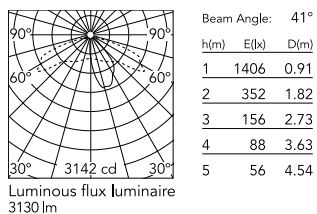

Schematic light drawing

Photometric

Extreme cut off No

Electrical

Power supply type Dimmable DALI 1

Emergency No

Notes

Please check with your referent person in our Front Office if a code modification is needed to meet the required certification compliance

---