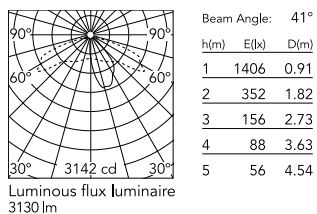

Physical

Colour	Grey
Orientation	Fixed
Net weight (kg)	13.08
Package height (mm)	605
Package width (mm)	175
Package length (mm)	150
Package volume (m3)	0.02
IP internal	65

Download

[Mounting instructions](#)  ZIP

Photometric Files

[LDT / IES](#)  ZIP

Technical Drawings

[2D](#)  ZIP

[3D](#)  ZIP

Schematic light drawing

Photometric

Extreme cut off No