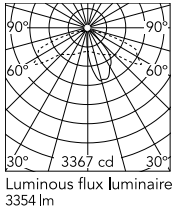

Physical

Colour	Anthracite
Orientation	Fixed
Net weight (kg)	13.08
Package height (mm)	605
Package width (mm)	175
Package length (mm)	150
Package volume (m3)	0.02
IP internal	65

Download

[Mounting instructions](#)  ZIP

Photometric Files

[LDT / IES](#)  ZIP

Technical Drawings

[2D](#)  ZIP

[3D](#)  ZIP

Schematic light drawing

Beam Angle:	41°	
h(m)	E(lx)	D(m)
1	1507	0.91
2	377	1.82
3	167	2.73
4	94	3.63
5	60	4.54

Photometric