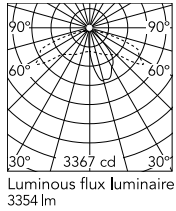

Physical

Colour	Grey
Orientation	Fixed
Net weight (kg)	13.08
Package height (mm)	605
Package width (mm)	175
Package length (mm)	150
Package volume (m3)	0.02
IP internal	65

Download

[Mounting instructions](#)  ZIP

Photometric Files

[LDT / IES](#)  ZIP

Technical Drawings

[2D](#)  ZIP

[3D](#)  ZIP

Schematic light drawing

Beam Angle: 41°

h(m)	E(lx)	D(m)
1	1507	0.91
2	377	1.82
3	167	2.73
4	94	3.63
5	60	4.54