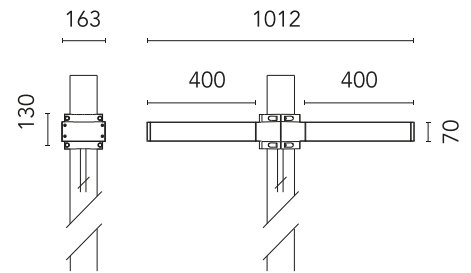

FLOS

FA53905406-300 Grey

Dooku 400 Double Top Pole Ø76 mm Foot&Cycle Optic Dimmable Dali NEW

Designed by FLOS Outdoor

LED source included. Integrated power supply 220-240V ON/OFF and dimmable 1-10V or DALI. Fixing bracket included. Equipped with a 400mm protruding neoprene cable section and IP68 connectors. Double socket for 76mm diameter post. The post must be ordered separately. Smart-City version available upon request.

Are you a professional and your project needs consulting and support?

[BOOK AN APPOINTMENT](#)

Main specifications

EAN	8054793803265
Mounting	Pole Top
Power (W)	67
Source flux (lm)	18252
Lumen Output (lm)	15010

Physical

Colour	Grey
Orientation	Fixed
Net weight (kg)	13.08
Package height (mm)	605
Package width (mm)	175
Package length (mm)	150
Package volume (m3)	0.02
IP internal	65

Download

[Mounting instructions](#)  ZIP

Photometric Files

[LDT / IES](#)  ZIP

Technical Drawings

[2D](#)  ZIP

[3D](#)  ZIP

Schematic light drawing

Beam Angle: 41°

h(m)	E(lx)	D(m)
1	1507	0.91
2	377	1.82
3	167	2.73
4	94	3.63
5	60	4.54