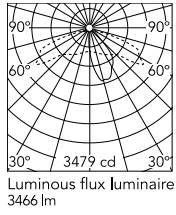

Physical

Colour	Anthracite
Orientation	Fixed
Net weight (kg)	13.08
Package height (mm)	605
Package width (mm)	175
Package length (mm)	150
Package volume (m3)	0.02
IP internal	65

Download

[Mounting instructions](#) ZIP

Photometric Files

[LDT / IES](#) ZIP

Technical Drawings

[2D](#) ZIP

[3D](#) ZIP

Schematic light drawing

Photometric

Extreme cut off No