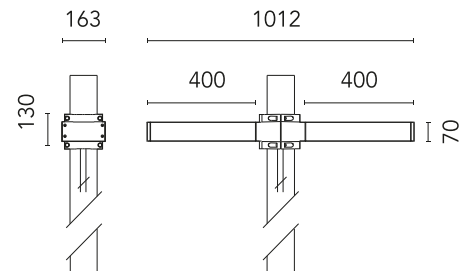

## Dooku 400 Double Top Pole Ø76 mm Foot&Cycle Optic Dimmable 1-10V NEW

Designed by FLOS Outdoor

LED source included. Integrated power supply 220-240V ON/OFF and dimmable 1-10V or DALI. Fixing bracket included. Equipped with a 400mm protruding neoprene cable section and IP68 connectors. Double socket for 76mm diameter post. The post must be ordered separately. Smart-City version available upon request.

### Main specifications

EAN	8054793804255
Mounting	Pole Top
Power (W)	67
Source flux (lm)	18252
Lumen Output (lm)	15010

### Physical

Colour	Anthracite
Orientation	Fixed
Net weight (kg)	13.08
Package height (mm)	605
Package width (mm)	175
Package length (mm)	150
Package volume (m3)	0.02
IP internal	65