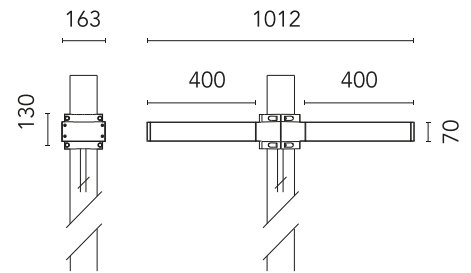

FLOS

FA53908806-310 Grey

Dooku 400 Double Top Pole Ø76 mm Foot&Cycle Optic Dimmable 1-10V NEW

Designed by FLOS Outdoor

LED source included. Integrated power supply 220-240V ON/OFF and dimmable 1-10V or DALI. Fixing bracket included. Equipped with a 400mm protruding neoprene cable section and IP68 connectors. Double socket for 76mm diameter post. The post must be ordered separately. Smart-City version available upon request.

Are you a professional and your project needs consulting and support?

[BOOK AN APPOINTMENT](#)

Main specifications

EAN	8054793804231
Mounting	Pole Top
Power (W)	67
Source flux (lm)	18252
Lumen Output (lm)	15010

Physical

Colour	Grey
Orientation	Fixed
Net weight (kg)	13.08
Package height (mm)	605
Package width (mm)	175
Package length (mm)	150
Package volume (m3)	0.02
IP internal	65

Download

[Mounting instructions](#)  ZIP