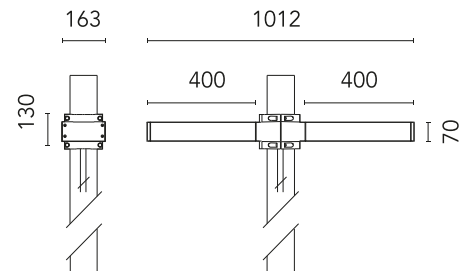

## Dooku 400 Double Top Pole Ø76 mm Foot&Cycle Optic Dimmable 1-10V NEW

Designed by FLOS Outdoor

LED source included. Integrated power supply 220-240V ON/OFF and dimmable 1-10V or DALI. Fixing bracket included. Equipped with a 400mm protruding neoprene cable section and IP68 connectors. Double socket for 76mm diameter post. The post must be ordered separately. Smart-City version available upon request.

### Main specifications

EAN	8054793803296
Mounting	Pole Top
Power (W)	67
Source flux (lm)	18252
Lumen Output (lm)	15010

### Physical

Colour	Anthracite
Orientation	Fixed
Net weight (kg)	13.08
Package height (mm)	605
Package width (mm)	175
Package length (mm)	150
Package volume (m3)	0.02
IP internal	65