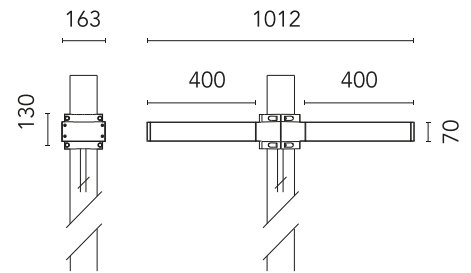

## Dooku 400 Double Top Pole Ø76 mm Foot&Cycle Optic Dimmable 1-10V NEW

Designed by FLOS Outdoor

LED source included. Integrated power supply 220-240V ON/OFF and dimmable 1-10V or DALI. Fixing bracket included. Equipped with a 400mm protruding neoprene cable section and IP68 connectors. Double socket for 76mm diameter post. The post must be ordered separately. Smart-City version available upon request.

### Main specifications

EAN	8054793803272
Mounting	Pole Top
Power (W)	67
Source flux (lm)	18252
Lumen Output (lm)	15010

### Physical

Colour	Grey
Orientation	Fixed
Net weight (kg)	13.08
Package height (mm)	605
Package width (mm)	175
Package length (mm)	150
Package volume (m3)	0.02
IP internal	65