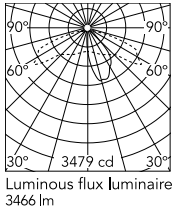

Physical

Colour	Anthracite
Orientation	Fixed
Net weight (kg)	13.08
Package height (mm)	605
Package width (mm)	175
Package length (mm)	150
Package volume (m3)	0.02
IP internal	65

Download

[Mounting instructions](#)  ZIP

Photometric Files

[LDT / IES](#)  ZIP

Technical Drawings

[2D](#)  ZIP

[3D](#)  ZIP

Schematic light drawing

Beam Angle: 41°

h(m)	E(lx)	D(m)
1	1557	0.91
2	389	1.82
3	173	2.73
4	97	3.63
5	62	4.54