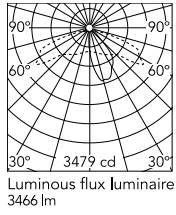

Physical

Colour	Grey
Orientation	Fixed
Net weight (kg)	13.08
Package height (mm)	605
Package width (mm)	175
Package length (mm)	150
Package volume (m3)	0.02
IP internal	65

Download

[Mounting instructions](#)  ZIP

Photometric Files

[LDT / IES](#)  ZIP

Technical Drawings

[2D](#)  ZIP

[3D](#)  ZIP

Schematic light drawing

h(m)	E(lx)	D(m)
1	1557	0.91
2	389	1.82
3	173	2.73
4	97	3.63
5	62	4.54

Photometric