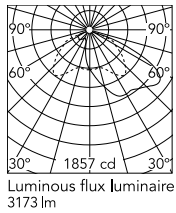

Physical

| | |
|---------------------|------------|
| Colour | Anthracite |
| Orientation | Fixed |
| Net weight (kg) | 13.08 |
| Package height (mm) | 605 |
| Package width (mm) | 175 |
| Package length (mm) | 150 |
| Package volume (m3) | 0.02 |
| IP internal | 65 |

Download

[Mounting instructions](#)  ZIP

Photometric Files

[LDT / IES](#)  ZIP

Technical Drawings

[2D](#)  ZIP

[3D](#)  ZIP

Schematic light drawing

Beam Angle: 62°

| h(m) | E(lx) | D(m) |
|------|-------|-------|
| 1 | 940 | 2.30 |
| 2 | 235 | 4.60 |
| 3 | 104 | 6.90 |
| 4 | 59 | 9.20 |
| 5 | 38 | 11.50 |

Luminous flux Luminaire
3173 lm

Photometric

Extreme cut off No