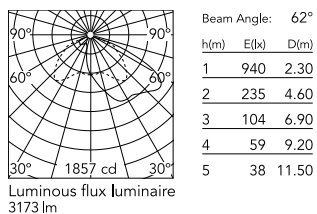

Schematic light drawing

Photometric

Extreme cut off No

Electrical

Power supply type Dimmable DALI 1

Emergency No

Notes

Please check with your referent person in our Front Office if a code modification is needed to meet the required certification compliance

---