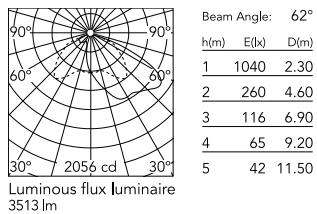

Schematic light drawing

Photometric

Extreme cut off No

Electrical

Power supply type Dimmable 0-10V

Emergency No

Notes

Please check with your referent person in our Front Office if a code modification is needed to meet the required certification compliance

---