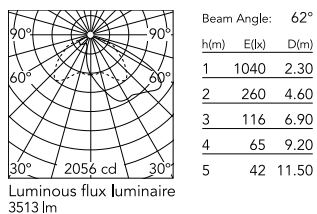

Schematic light drawing

Photometric

Extreme cut off No

Electrical

Power supply type Dimmable 0-10V

Emergency No

Notes

Please check with your referent person in our Front Office if a code modification is needed to meet the required certification compliance

---