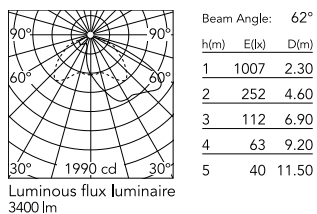

Physical

Colour	Anthracite
Orientation	Fixed
Net weight (kg)	13.08
Package height (mm)	605
Package width (mm)	175
Package length (mm)	150
Package volume (m3)	0.02
IP internal	65

Download

[Mounting instructions](#)  ZIP

Photometric Files

[LDT / IES](#)  ZIP

Technical Drawings

[2D](#)  ZIP

[3D](#)  ZIP

Schematic light drawing

Photometric

Extreme cut off No