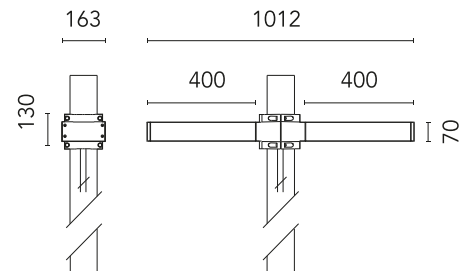

FLOS

FA53915233-310 Anthracite

Dooku 400 Double Top Pole Ø76 mm Asymmetric Optic Dimmable 1-10V NEW

Designed by FLOS Outdoor

LED source included. Integrated power supply 220-240V ON/OFF and dimmable 1-10V or DALI. Fixing bracket included. Equipped with a 400mm protruding neoprene cable section and IP68 connectors. Double socket for 76mm diameter post. The post must be ordered separately. Smart-City version available upon request.

Are you a professional and your project needs consulting and support?

[BOOK AN APPOINTMENT](#)

Main specifications

EAN	8054793806884
Mounting	Pole Top
Power (W)	67
Source flux (lm)	18252
Lumen Output (lm)	15010

Physical

Colour	Anthracite
Orientation	Fixed
Net weight (kg)	13.08
Package height (mm)	605
Package width (mm)	175
Package length (mm)	150
Package volume (m3)	0.02
IP internal	65

Download

[Mounting instructions](#)  ZIP