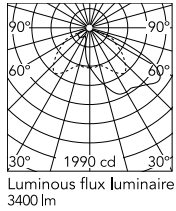

Physical

Colour	Grey
Orientation	Fixed
Net weight (kg)	13.08
Package height (mm)	605
Package width (mm)	175
Package length (mm)	150
Package volume (m3)	0.02
IP internal	65

Download

[Mounting instructions](#)  ZIP

Photometric Files

[LDT / IES](#)  ZIP

Technical Drawings

[2D](#)  ZIP

[3D](#)  ZIP

Schematic light drawing

Beam Angle:	62°	
h(m)	E(lx)	D(m)
1	1007	2.30
2	252	4.60
3	112	6.90
4	63	9.20
5	40	11.50

Photometric