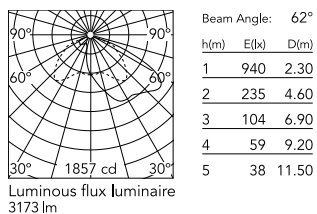

Schematic light drawing

Photometric

Extreme cut off No

Electrical

Power supply type Dimmable 0-10V

Emergency No

Notes

Please check with your referent person in our Front Office if a code modification is needed to meet the required certification compliance

---