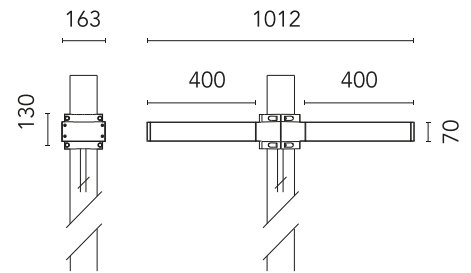

## Dooku 400 Double Top Pole Ø76 mm Asymmetric Optic Dimmable 1-10V NEW

Designed by FLOS Outdoor

LED source included. Integrated power supply 220-240V ON/OFF and dimmable 1-10V or DALI. Fixing bracket included. Equipped with a 400mm protruding neoprene cable section and IP68 connectors. Double socket for 76mm diameter post. The post must be ordered separately. Smart-City version available upon request.

### Main specifications

EAN	8054793806860
Mounting	Pole Top
Power (W)	67
Source flux (lm)	18252
Lumen Output (lm)	15010

### Physical

Colour	Anthracite
Orientation	Fixed
Net weight (kg)	13.08
Package height (mm)	605
Package width (mm)	175
Package length (mm)	150
Package volume (m3)	0.02
IP internal	65