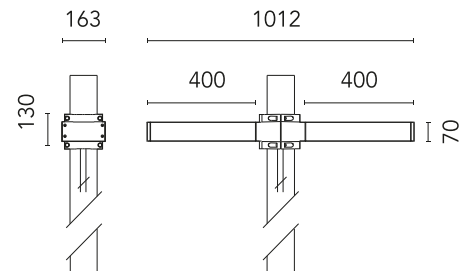

FLOS

FA53913406-310 Grey

Dooku 400 Double Top Pole Ø76 mm Asymmetric Optic Dimmable 1-10V NEW

Designed by FLOS Outdoor

LED source included. Integrated power supply 220-240V ON/OFF and dimmable 1-10V or DALI. Fixing bracket included. Equipped with a 400mm protruding neoprene cable section and IP68 connectors. Double socket for 76mm diameter post. The post must be ordered separately. Smart-City version available upon request.

Are you a professional and your project needs consulting and support?

[BOOK AN APPOINTMENT](#)

Main specifications

EAN	8054793806846
Mounting	Pole Top
Power (W)	67
Source flux (lm)	18252
Lumen Output (lm)	15010

Physical

Colour	Grey
Orientation	Fixed
Net weight (kg)	13.08
Package height (mm)	605
Package width (mm)	175
Package length (mm)	150
Package volume (m3)	0.02
IP internal	65

Download

[Mounting instructions](#)  ZIP