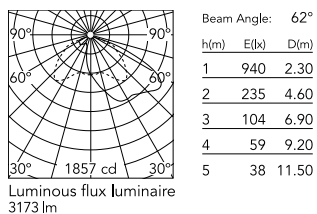

Physical

Colour	Grey
Orientation	Fixed
Net weight (kg)	13.08
Package height (mm)	605
Package width (mm)	175
Package length (mm)	150
Package volume (m3)	0.02
IP internal	65

Download

[Mounting instructions](#)  ZIP

Photometric Files

[LDT / IES](#)  ZIP

Technical Drawings

[2D](#)  ZIP

[3D](#)  ZIP

Schematic light drawing

Photometric

Extreme cut off No