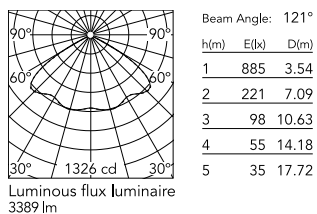

Physical

Colour	Grey
Orientation	Fixed
Net weight (kg)	13.08
Package height (mm)	605
Package width (mm)	175
Package length (mm)	150
Package volume (m3)	0.02
IP internal	65

Download

[Mounting instructions](#)  ZIP

Photometric Files

[LDT / IES](#)  ZIP

Technical Drawings

[2D](#)  ZIP

[3D](#)  ZIP

Schematic light drawing

Photometric

CCT (K)	2700
Beam angle C0-180 (°)	120
Beam angle C90-270 (°)	120
Extreme cut off	No