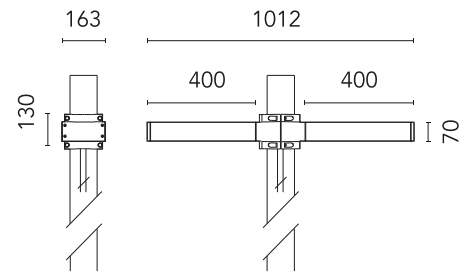

FLOS

FA53906606-300 Grey

Dooku 400 Double Top Pole Ø102 mm Symmetric Optic Dimmable Dali NEW

Designed by FLOS Outdoor

LED source included. Integrated power supply 220-240V ON/OFF and dimmable 1-10V or DALI. Fixing bracket included. Equipped with a 400mm protruding neoprene cable section and IP68 connectors. Double socket for 102mm diameter post. The post must be ordered separately. Smart-City version available upon request.

Are you a professional and your project needs consulting and support?

[BOOK AN APPOINTMENT](#)

Main specifications

| | |
|-------------------|---------------|
| EAN | 8054793805610 |
| Mounting | Pole Top |
| Power (W) | 67 |
| Source flux (lm) | 18252 |
| Lumen Output (lm) | 15010 |

Physical

| | |
|---------------------|-------|
| Colour | Grey |
| Orientation | Fixed |
| Net weight (kg) | 13.08 |
| Package height (mm) | 605 |
| Package width (mm) | 175 |
| Package length (mm) | 150 |
| Package volume (m3) | 0.02 |
| IP internal | 65 |

Photometric

| | |
|------------------------|------|
| CCT (K) | 3000 |
| Beam angle C0-180 (°) | 120 |
| Beam angle C90-270 (°) | 120 |
| Extreme cut off | No |

Electrical

| | |
|-------------------|-----------------|
| Power supply type | Dimmable DALI 1 |
| Emergency | No |