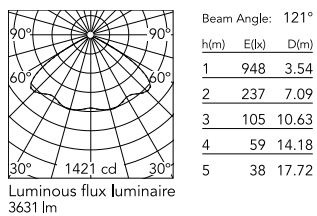

Physical

| | |
|---------------------|-------|
| Colour | Grey |
| Orientation | Fixed |
| Net weight (kg) | 13.08 |
| Package height (mm) | 605 |
| Package width (mm) | 175 |
| Package length (mm) | 150 |
| Package volume (m3) | 0.02 |
| IP internal | 65 |

Download

[Mounting instructions](#)  ZIP

Photometric Files

[LDT / IES](#)  ZIP

Technical Drawings

[2D](#)  ZIP

[3D](#)  ZIP

Schematic light drawing