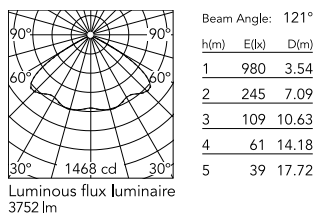

Physical

| | |
|---------------------|------------|
| Colour | Anthracite |
| Orientation | Fixed |
| Net weight (kg) | 13.09 |
| Package height (mm) | 605 |
| Package width (mm) | 175 |
| Package length (mm) | 150 |
| Package volume (m3) | 0.02 |
| IP internal | 65 |

Download

[Mounting instructions](#) ZIP

Photometric Files

[LDT / IES](#) ZIP

Technical Drawings

[2D](#) ZIP

[3D](#) ZIP

Schematic light drawing