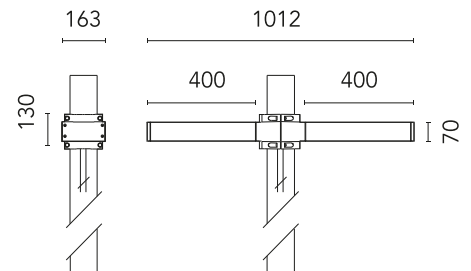

FLOS

FA53906533-300 Anthracite

Dooku 400 Double Top Pole Ø102 mm Symmetric Optic Dimmable Dali NEW

Designed by FLOS Outdoor

LED source included. Integrated power supply 220-240V ON/OFF and dimmable 1-10V or DALI. Fixing bracket included. Equipped with a 400mm protruding neoprene cable section and IP68 connectors. Double socket for 102mm diameter post. The post must be ordered separately. Smart-City version available upon request.

Are you a professional and your project needs consulting and support?

[BOOK AN APPOINTMENT](#)

Main specifications

| | |
|-------------------|---------------|
| EAN | 8054793805597 |
| Mounting | Pole Top |
| Power (W) | 67 |
| Source flux (lm) | 18252 |
| Lumen Output (lm) | 15010 |

Physical

| | |
|---------------------|------------|
| Colour | Anthracite |
| Orientation | Fixed |
| Net weight (kg) | 13.09 |
| Package height (mm) | 605 |
| Package width (mm) | 175 |
| Package length (mm) | 150 |
| Package volume (m3) | 0.02 |
| IP internal | 65 |

Photometric

| | |
|------------------------|------|
| CCT (K) | 4000 |
| Beam angle C0-180 (°) | 120 |
| Beam angle C90-270 (°) | 120 |
| Extreme cut off | No |

Electrical

| | |
|-------------------|-----------------|
| Power supply type | Dimmable DALI 1 |
| Emergency | No |