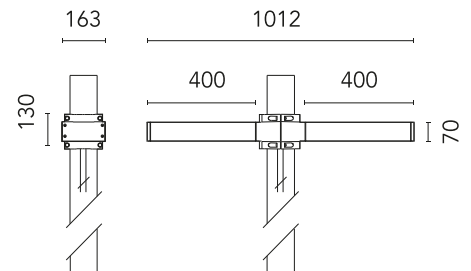

## Dooku 400 Double Top Pole Ø102 mm Symmetric Optic Dimmable 1-10V NEW

Designed by FLOS Outdoor

LED source included. Integrated power supply 220-240V ON/OFF and dimmable 1-10V or DALI. Fixing bracket included. Equipped with a 400mm protruding neoprene cable section and IP68 connectors. Double socket for 102mm diameter post. The post must be ordered separately. Smart-City version available upon request.

### Main specifications

EAN	8054793805665
Mounting	Pole Top
Power (W)	67
Source flux (lm)	18252
Lumen Output (lm)	15010

### Physical

Colour	Grey
Orientation	Fixed
Net weight (kg)	13.08
Package height (mm)	605
Package width (mm)	175
Package length (mm)	150
Package volume (m3)	0.02
IP internal	65