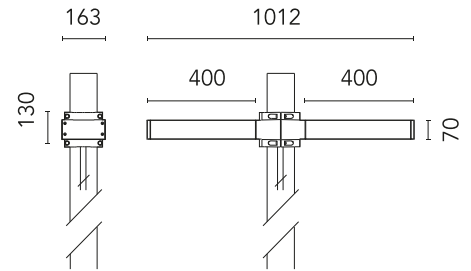

FLOS

FA53906633-310 Anthracite

Dooku 400 Double Top Pole Ø102 mm Symmetric Optic Dimmable 1-10V NEW

Designed by FLOS Outdoor

LED source included. Integrated power supply 220-240V ON/OFF and dimmable 1-10V or DALI. Fixing bracket included. Equipped with a 400mm protruding neoprene cable section and IP68 connectors. Double socket for 102mm diameter post. The post must be ordered separately. Smart-City version available upon request.

Are you a professional and your project needs consulting and support?

[BOOK AN APPOINTMENT](#)

Main specifications

| | |
|-------------------|---------------|
| EAN | 8054793805641 |
| Mounting | Pole Top |
| Power (W) | 67 |
| Source flux (lm) | 18252 |
| Lumen Output (lm) | 15010 |

Physical

| | |
|---------------------|------------|
| Colour | Anthracite |
| Orientation | Fixed |
| Net weight (kg) | 13.08 |
| Package height (mm) | 605 |
| Package width (mm) | 175 |
| Package length (mm) | 150 |
| Package volume (m3) | 0.02 |
| IP internal | 65 |

Photometric

| | |
|------------------------|------|
| CCT (K) | 3000 |
| Beam angle C0-180 (°) | 120 |
| Beam angle C90-270 (°) | 120 |
| Extreme cut off | No |

Electrical

| | |
|-------------------|----------------|
| Power supply type | Dimmable 0-10V |
| Emergency | No |