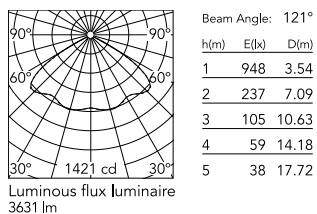

Physical

| | |
|---------------------|------------|
| Colour | Anthracite |
| Orientation | Fixed |
| Net weight (kg) | 13.08 |
| Package height (mm) | 605 |
| Package width (mm) | 175 |
| Package length (mm) | 150 |
| Package volume (m3) | 0.02 |
| IP internal | 65 |

Download

[Mounting instructions](#) ZIP

Photometric Files

[LDT / IES](#) ZIP

Technical Drawings

[2D](#) ZIP

[3D](#) ZIP

Schematic light drawing