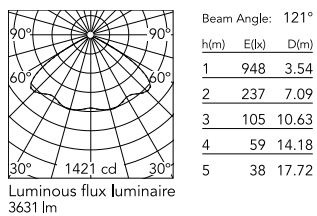

Are you a professional and your project needs consulting and support?

[BOOK AN APPOINTMENT](#)

Main specifications

EAN	8054793805627
Mounting	Pole Top
Power (W)	67
Source flux (lm)	18252
Lumen Output (lm)	15010

Physical

Colour	Grey
Orientation	Fixed
Net weight (kg)	13.08
Package height (mm)	605
Package width (mm)	175
Package length (mm)	150
Package volume (m3)	0.02
IP internal	65

Download

[Mounting instructions](#)  ZIP

Photometric Files

[LDT / IES](#)  ZIP

Technical Drawings

[2D](#)  ZIP

[3D](#)  ZIP

Schematic light drawing

Photometric

CCT (K)	3000
Beam angle C0-180 (°)	120
Beam angle C90-270 (°)	120
Extreme cut off	No