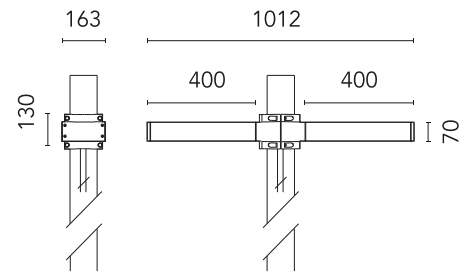

FLOS

FA53906606-310 Grey

Dooku 400 Double Top Pole Ø102 mm Symmetric Optic Dimmable 1-10V NEW

Designed by FLOS Outdoor

LED source included. Integrated power supply 220-240V ON/OFF and dimmable 1-10V or DALI. Fixing bracket included. Equipped with a 400mm protruding neoprene cable section and IP68 connectors. Double socket for 102mm diameter post. The post must be ordered separately. Smart-City version available upon request.

Are you a professional and your project needs consulting and support?

[BOOK AN APPOINTMENT](#)

Main specifications

EAN	8054793805627
Mounting	Pole Top
Power (W)	67
Source flux (lm)	18252
Lumen Output (lm)	15010

Physical

Colour	Grey
Orientation	Fixed
Net weight (kg)	13.08
Package height (mm)	605
Package width (mm)	175
Package length (mm)	150
Package volume (m3)	0.02
IP internal	65

Download

[Mounting instructions](#)  ZIP

Photometric Files

[LDT / IES](#)  ZIP

Technical Drawings

[2D](#)  ZIP

[3D](#)  ZIP

Schematic light drawing

Photometric

CCT (K)	3000
Beam angle C0-180 (°)	120
Beam angle C90-270 (°)	120
Extreme cut off	No