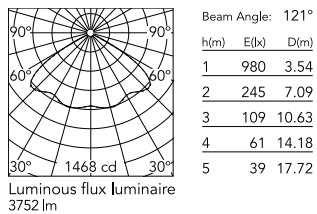

Physical

Colour	Grey
Orientation	Fixed
Net weight (kg)	13.08
Package height (mm)	605
Package width (mm)	175
Package length (mm)	150
Package volume (m3)	0.02
IP internal	65

Download

[Mounting instructions](#) ZIP

Photometric Files

[LDT / IES](#) ZIP

Technical Drawings

[2D](#) ZIP

[3D](#) ZIP

Schematic light drawing

Photometric

CCT (K)	4000
Beam angle C0-180 (°)	120
Beam angle C90-270 (°)	120
Extreme cut off	No