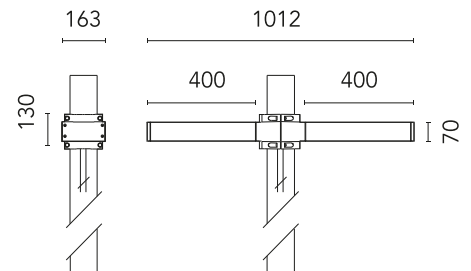

FLOS

FA53906506-310 Grey

Dooku 400 Double Top Pole Ø102 mm Symmetric Optic Dimmable 1-10V NEW

Designed by FLOS Outdoor

LED source included. Integrated power supply 220-240V ON/OFF and dimmable 1-10V or DALI. Fixing bracket included. Equipped with a 400mm protruding neoprene cable section and IP68 connectors. Double socket for 102mm diameter post. The post must be ordered separately. Smart-City version available upon request.

Are you a professional and your project needs consulting and support?

[BOOK AN APPOINTMENT](#)

Main specifications

EAN	8054793805580
Mounting	Pole Top
Power (W)	67
Source flux (lm)	18252
Lumen Output (lm)	15010

Physical

Colour	Grey
Orientation	Fixed
Net weight (kg)	13.08
Package height (mm)	605
Package width (mm)	175
Package length (mm)	150
Package volume (m3)	0.02
IP internal	65

Download

[Mounting instructions](#) ZIP

Photometric Files

[LDT / IES](#) ZIP

Technical Drawings

[2D](#) ZIP

[3D](#) ZIP

Schematic light drawing

Photometric

CCT (K)	4000
Beam angle C0-180 (°)	120
Beam angle C90-270 (°)	120
Extreme cut off	No